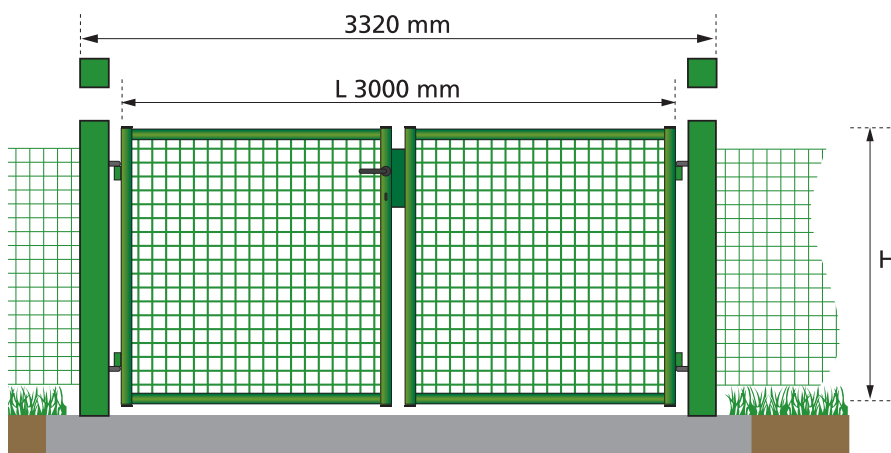

## CANCELLO 2 ANTE

Colonne da annegare  $\varnothing$  100 mm telaio  $\varnothing$  35/40 mm specchiatura in rete elettrosaldata con tondi  $\varnothing$  4 mm larghezza anta 1500 mm zincato a caldo e plastificato.

CODICE	PALI mm	DIMENSIONI mm		PESO kg
		L x H		
03531000	100x100	3000x1000		43,00
03531250	100x100	3000x1250		54,00
03531500	100x100	3000x1500		58,00
03531750	100x100	3000x1750		70,00
03532000	100x100	3000x2000		80,00
03532250	100x100	3000x2250		90,00
03532500	100x100	3000x2500		100,00