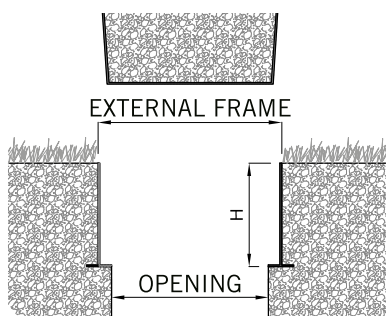

GARDEN MANHOLE COVER - H 200

30/10 thick hot dip-galvanised sheet metal manhole cover with a 30/10 thick T-shaped frame, equipped with side holes to allow the cover to be lifted. Powder-coated with **RAL 6005 green** polyester resins. **Ideal for green spaces.**

CODE	DIMENSIONS (mm)		WEIGHT (kg)
	EXT. FRAME	OPENING	
06240280	280x280	200x200	14.20
06240380	380x380	300x300	19.80
06240480	480x480	400x400	26.00
06240580	580x580	500x500	33.94

30/10 thick **hot-dip galvanised** sheet metal manhole cover with a 30/10 thick T-shaped frame, equipped with side holes to allow the cover to be lifted. **Ideal for green spaces.**

CODE	DIMENSIONS (mm)		WEIGHT (kg)
	EXT. FRAME	OPENING	
06240280Z	280x280	200x200	14.20
06240380Z	380x380	300x300	19.80
06240480Z	480x480	400x400	26.00
06240580Z	580x580	500x500	33.94

Please note:
 Fill with soil for grass to grow on top